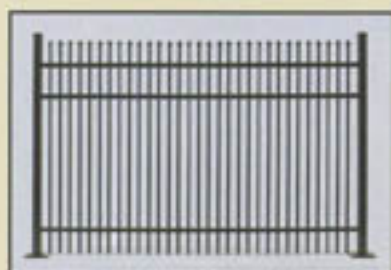

HALEAH:
Residential