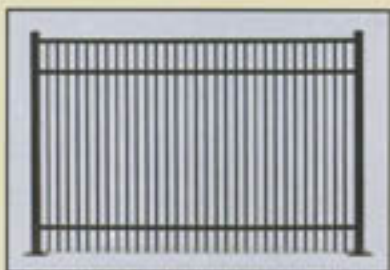

GUARDIAN AVALON:
Residential (60" high only)

GUARDIAN DORIA:
Residential, Aero (54" high only)

GUARDIAN ELBA:
Residential, Aero (54" high only)

HALEAH:
Residential

INNSBRUCK:
Residential

SENTRY:
Aero (48" high only)