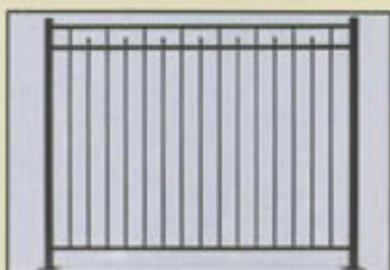

GUARDIAN DORIA:
Residential, Aero (54" high only)